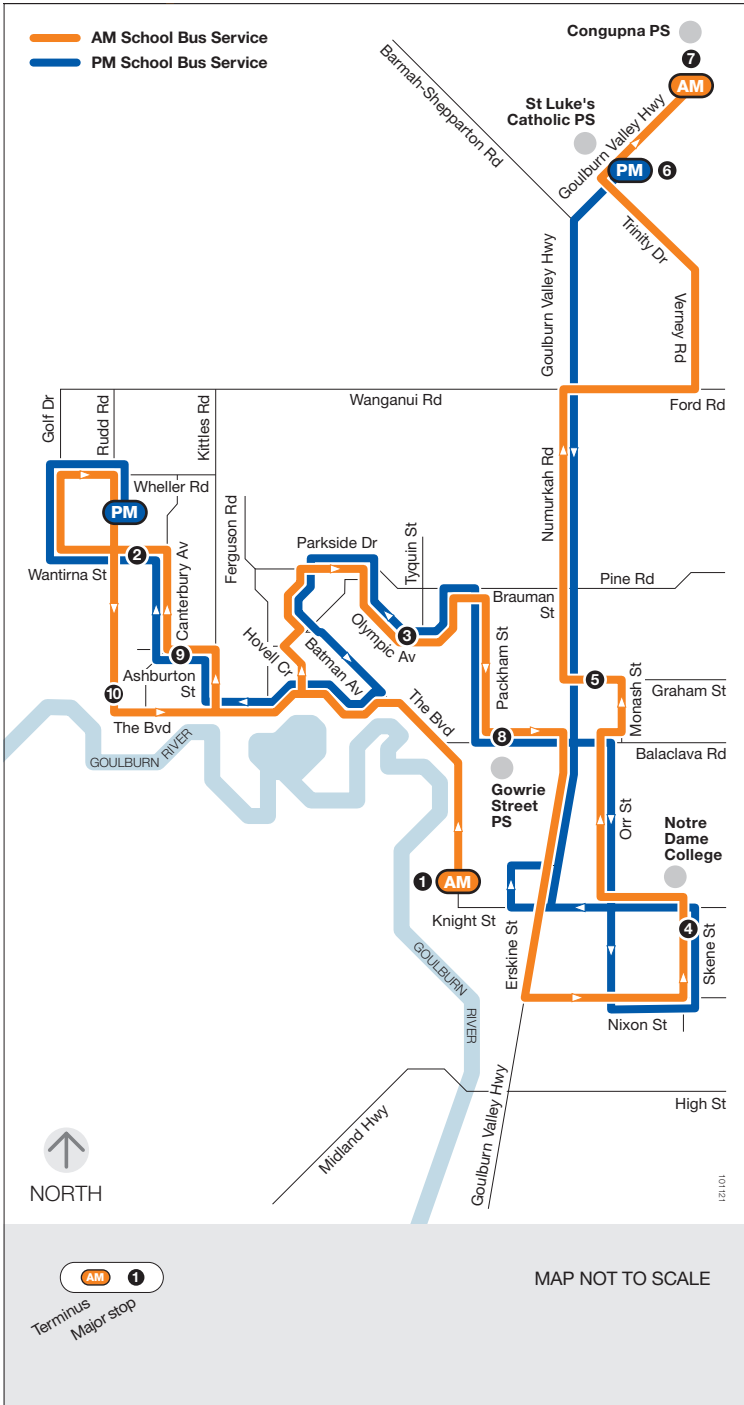

# School bus route

### Kingfisher

via St Luke's Catholic Primary School  
 via Notre Dame College  
 via Notre Dame College Emmaus Campus  
 via Congupna Primary School  
 via Gowrie Street Primary School

### Monday to Friday

SCHOOL BUS STOP	AM
1 Opp 231 The Boulevard (PTV Stop 43536)	7.35
2 12 Wantirna St	7.45
3 North Shepparton Community House/ Olympic Av (PTV Stop 45809)	7.55
4 Notre Dame College - Skene St Interchange (Bay 7)	8.10
5 Goulburn Valley Health/Graham St (PTV Stop 36852)	8.20
6 St Luke's Catholic Primary School/ Notre Dame College Emmaus Campus	8.30
7 Congupna Primary School	8.35

SCHOOL BUS STOP	PM
6 St Luke's Catholic Primary School/ Notre Dame College Emmaus Campus	3.20
4 Notre Dame College - Skene St Interchange (Bay 7)	3.30
8 Gowrie St/Balaclava Rd (PTV Stop 36873)	4.00
9 Canterbury Ave/Ashburton St (PTV Stop 43508)	4.15
10 Shepparton Cemetery/5 Rudd Rd (PTV Stop 43507)	4.25